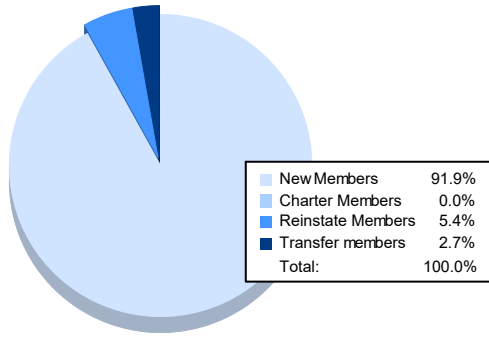

Year	New Clubs	Dropped Clubs	Gain/ Loss Clubs	New Members	Charter Members	Reinstate Members	Transfer Members	Total Member Added	Total Members Dropped	Gain/ Loss Members
2017-2018	0	2	-2	46	0	1	2	49	107	-58
2018-2019	0	1	-1	48	0	3	1	52	149	-97
2019-2020	0	0	0	43	0	1	3	47	113	-66
2020-2021	0	5	-5	40	0	0	4	44	108	-64
2021-2022	0	1	-1	34	0	2	1	37	115	-78
<b>Average</b>	<b>0</b>	<b>2</b>	<b>-2</b>	<b>42</b>	<b>0</b>	<b>1</b>	<b>2</b>	<b>46</b>	<b>118</b>	<b>-73</b>

### Membership Composition June 2022 Cumulative