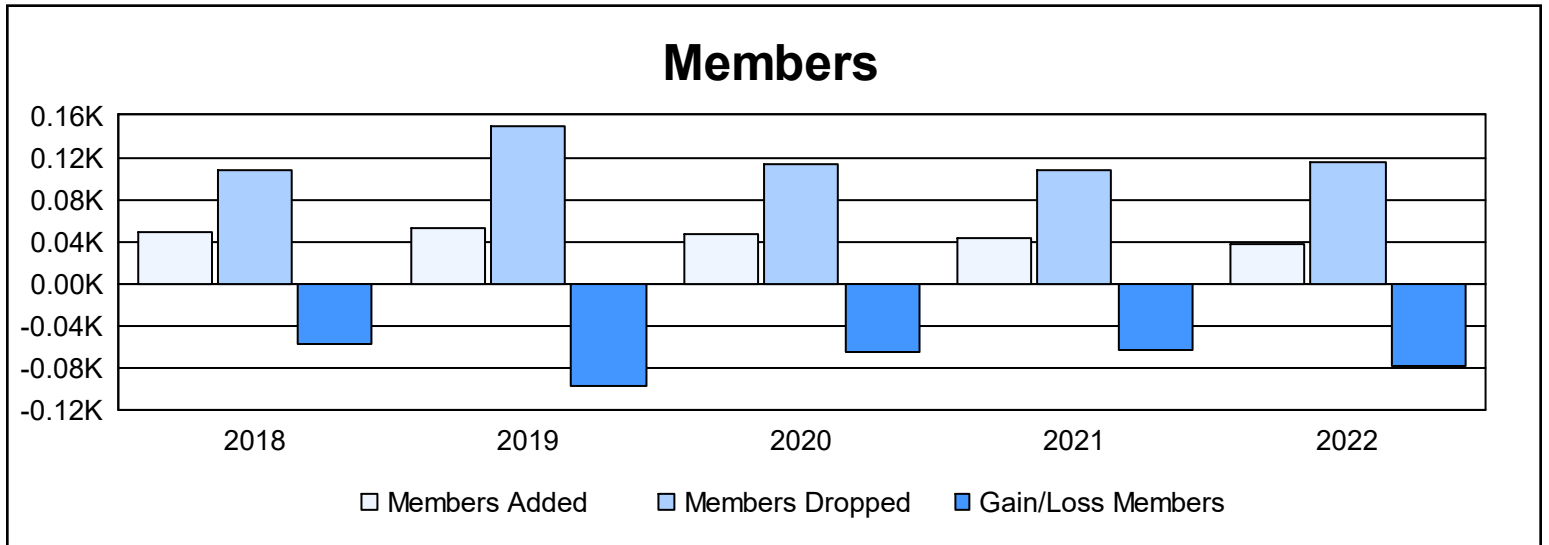

Year	New Clubs	Dropped Clubs	Gain/ Loss Clubs	New Members	Charter Members	Reinstate Members	Transfer Members	Total Member Added	Total Members Dropped	Gain/ Loss Members
2017-2018	0	2	-2	46	0	1	2	49	107	-58
2018-2019	0	1	-1	48	0	3	1	52	149	-97
2019-2020	0	0	0	43	0	1	3	47	113	-66
2020-2021	0	5	-5	40	0	0	4	44	108	-64
2021-2022	0	1	-1	34	0	2	1	37	115	-78
<b>Average</b>	<b>0</b>	<b>2</b>	<b>-2</b>	<b>42</b>	<b>0</b>	<b>1</b>	<b>2</b>	<b>46</b>	<b>118</b>	<b>-73</b>

### Membership Composition June 2022 Cumulative