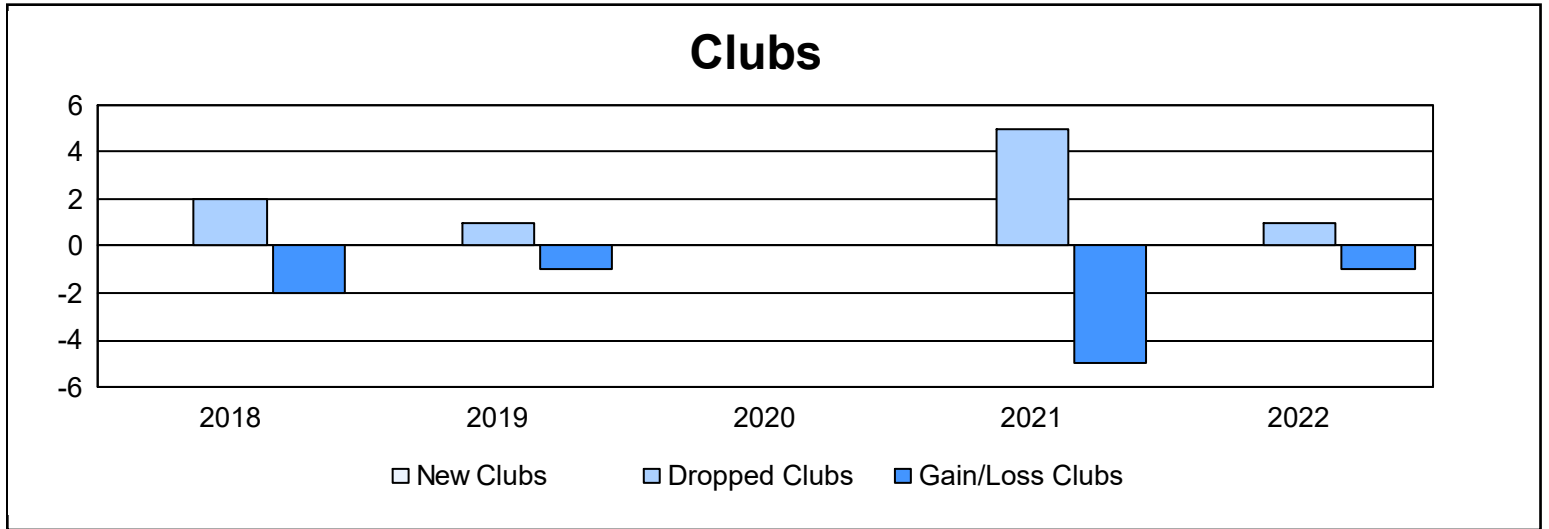

Year	New Clubs	Dropped Clubs	Gain/ Loss Clubs	New Members	Charter Members	Reinstate Members	Transfer Members	Total Member Added	Total Members Dropped	Gain/ Loss Members
2017-2018	0	2	-2	46	0	1	2	49	107	-58
2018-2019	0	1	-1	48	0	3	1	52	149	-97
2019-2020	0	0	0	43	0	1	3	47	113	-66
2020-2021	0	5	-5	40	0	0	4	44	108	-64
2021-2022	0	1	-1	34	0	2	1	37	115	-78
<b>Average</b>	<b>0</b>	<b>2</b>	<b>-2</b>	<b>42</b>	<b>0</b>	<b>1</b>	<b>2</b>	<b>46</b>	<b>118</b>	<b>-73</b>

### Membership Composition June 2022 Cumulative